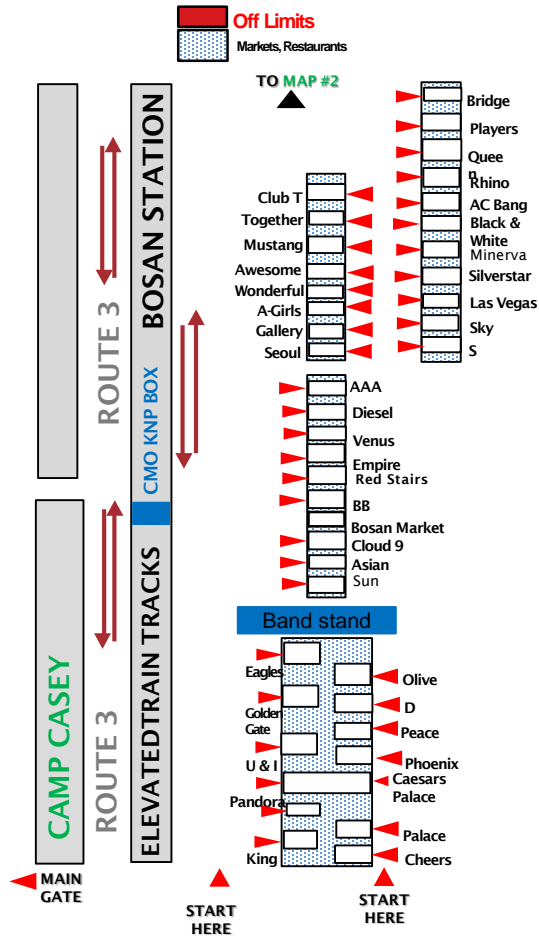

# Area Yongsan OFF LIMITS

The following off-post establishments and areas are **off limits** by order of the USAG Yongsan-Casey Commander:

OHLALA (No signs on BLDG) (P/HT-23OCT05)	LAURA (Formerly Joy) (PHT-06JUN07)	STARS (P/HT-09MAY05)	SHAMROCK (P/HT-16JUN05)	Abbreviation Codes: (P/HT) = Prostitution /Human Trafficking;
AMBROSIA (P/HT-16MAY03)	ITAEWON MOTEL (Formally KUM SUNG MOTEL) (FP-09MAY05)	VIEW HOTEL P/HT-12MAR03)	XO (FormallySS) (PHT- 06JUN07)	(FP) = Force Protection (BP) = Business Practices
APPLE (P/HT-23OCT05)	LILY (P/HT-09MAY05)	ZOO MANZI (Formerly TALK SHOW) (P/HT-29NOV06)	Venus Trans-gender (P/HT – 12MAR03)	(D) = Controlled Substances; (H/S) = Health/Safety;
BAR J (No sign on BLDG) (P/HT-12MAR03)	AVANT GARDE (Previously MISSISSIPPI ) (P/HT-29NOV06)	TEXAS P/HT-12MAR03) CLOSED	CANDY BAR (UAG – 20JUN14)	(UAG) = Underage Drinking
Bar “O” (Formerly Déjà vu) (P/HT-12MAR03)	MOONSHINE (P/HT-12MAR03)	TRANS CAFÉ (P/HT-21JUL03)	“MIARI Texas”, Red Light District AREA (P/HT) (SEONGBUK-GU)	
CHEERS (P/HT-21JUL03)	DO JO TRANSGENDER (Formally WITH ME) P/HT-28JUL04)	TOP (PHT-06JUN07)	DMC (FP) (29OCT04) (GANGNAM, UNDER NOVOTEL HOTEL)	
D’STAIRS (P/HT-16FEB06)	NUMBER ONE (P/HT-12MAR03)	TRANS BAR GALLERY (Formerly Today) (P/HT-23OCT05)	Club Massive (FP), 13 August 2018	
CC Bar (P/HT – 20JUN14)	NYMPH (P/HT-12MAR03)	LADY BAR (formerly VENUS CLUB) (P/HT-25AUG05) (CLOSED)		
DONG-IN INN (P/HT-12MAR03)	PANDORA (Formerly Peach Fuzz) (P/HT-13OCT05)	VIP CLUB (P/HT-28JUL04)		
TEXAS (Formally BAR EVERGREEN (P/HT-12 MAY03)	HAPPY DAYS (P/HT-12MAY03)	YES CLUB (P/HT-12MAR03)		

# Area Casey OFF LIMITS

The following off-post establishments and areas are **off limits** by order of the USAG Yongsan-Casey Commander:

as of 02 January 2019

## CAMP CASEY

DONGDUCHEON / BOSAN-DONG  
 \*Jeoungjang-Ro, Dongducheon-Jungang train station (Glass Houses) (P/HT)

Off Limits Establishments **Map 2** (not to scale)