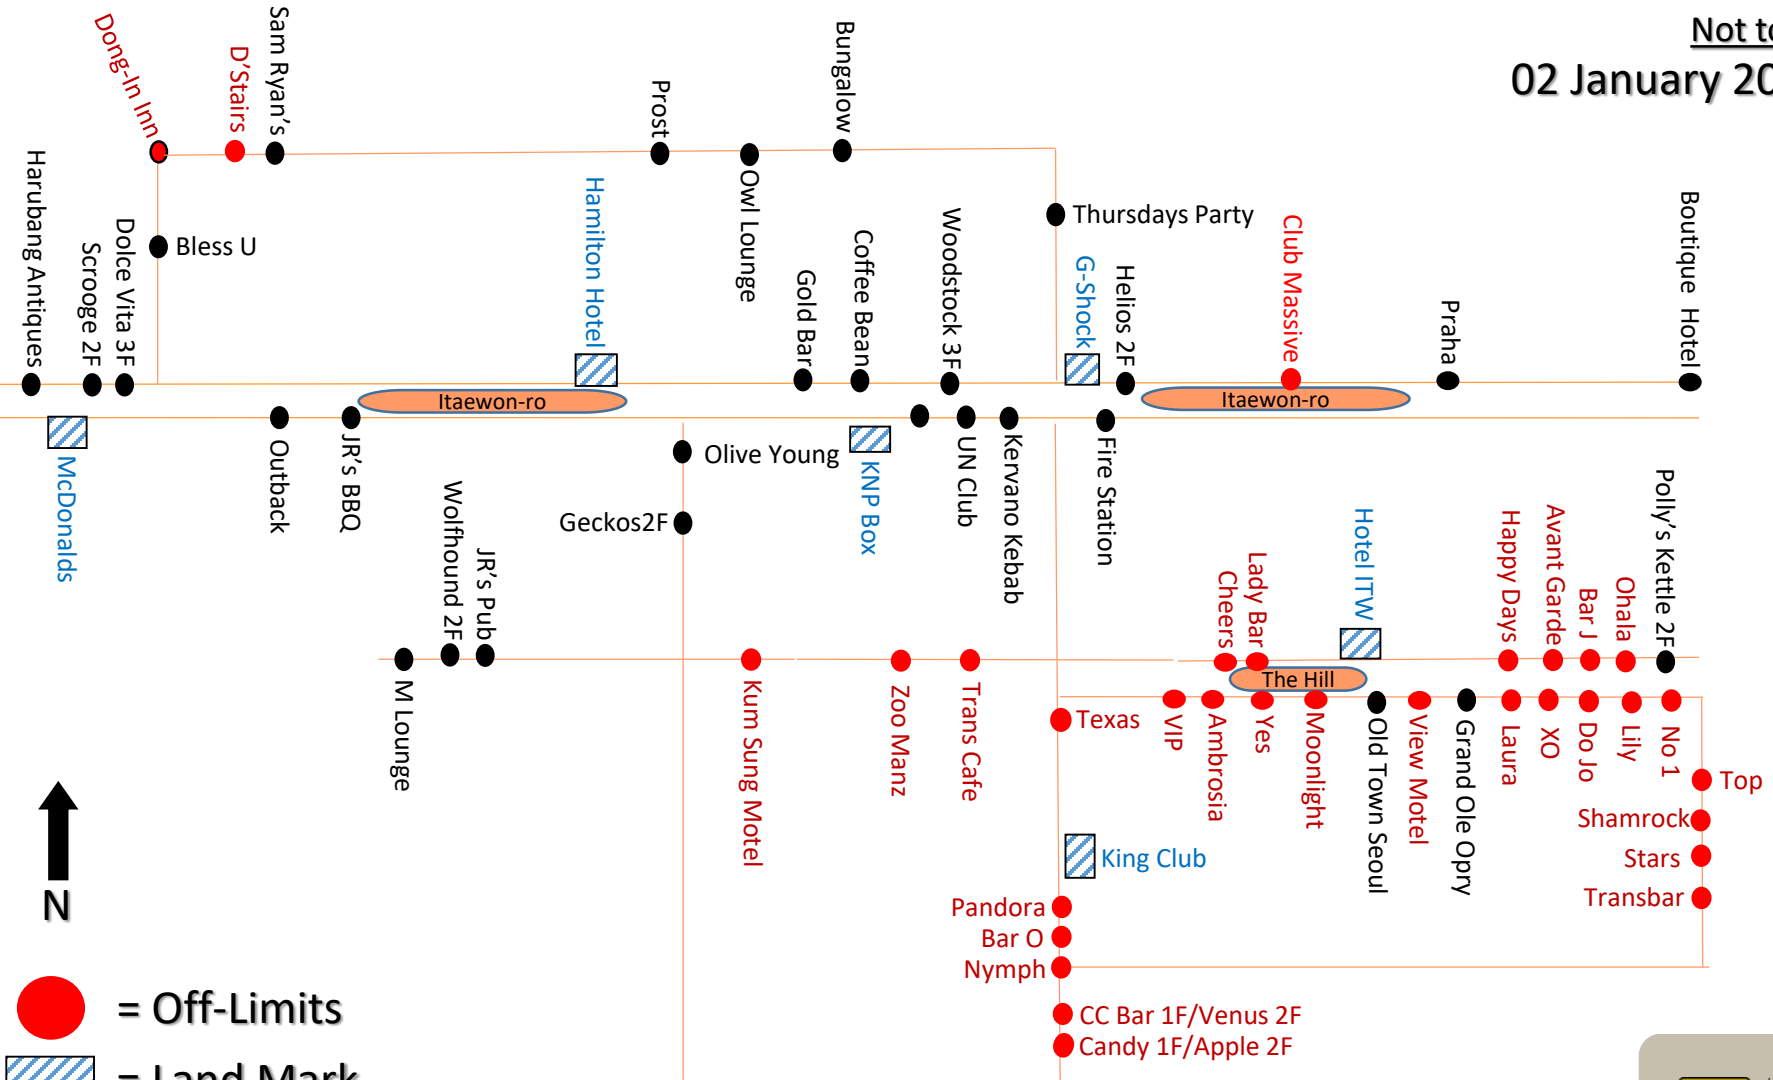

# Area Yongsan OFF LIMITS

The following off-post establishments and areas are **off limits** by order of the USAG Yongsan-Casey Commander:

OHLALA (No signs on BLDG) (P/HT-23OCT05)	LAURA (Formerly Joy) (PHT-06JUN07)	STARS (P/HT-09MAY05)	SHAMROCK (P/HT-16JUN05)	Abbreviation Codes: (P/HT) = Prostitution /Human Trafficking;
AMBROSIA (P/HT-16MAY03)	ITAEWON MOTEL (Formally KUM SUNG MOTEL) (FP-09MAY05)	VIEW HOTEL P/HT-12MAR03)	XO (FormallySS) (PHT- 06JUN07)	(FP) = Force Protection (BP) = Business Practices
APPLE (P/HT-23OCT05)	LILY (P/HT-09MAY05)	ZOO MANZI (Formerly TALK SHOW) (P/HT-29NOV06)	Venus Trans-gender (P/HT – 12MAR03)	(D) = Controlled Substances; (H/S) = Health/Safety;
BAR J (No sign on BLDG) (P/HT-12MAR03)	AVANT GARDE (Previously MISSISSIPPI ) (P/HT-29NOV06)	TEXAS P/HT-12MAR03) CLOSED	CANDY BAR (UAG – 20JUN14)	(UAG) = Underage Drinking
Bar “O” (Formerly Déjà vu) (P/HT-12MAR03)	MOONSHINE (P/HT-12MAR03)	TRANS CAFÉ (P/HT-21JUL03)	“MIARI Texas”, Red Light District AREA (P/HT) (SEONGBUK-GU)	
CHEERS (P/HT-21JUL03)	DO JO TRANSGENDER (Formally WITH ME) P/HT-28JUL04)	TOP (PHT-06JUN07)	DMC (FP) (29OCT04) (GANGNAM, UNDER NOVOTEL HOTEL)	
D’STAIRS (P/HT-16FEB06)	NUMBER ONE (P/HT-12MAR03)	TRANS BAR GALLERY (Formerly Today) (P/HT-23OCT05)	Club Massive (FP), 13 August 2018	
CC Bar (P/HT – 20JUN14)	NYMPH (P/HT-12MAR03)	LADY BAR (formerly VENUS CLUB) (P/HT-25AUG05) (CLOSED)		
DONG-IN INN (P/HT-12MAR03)	PANDORA (Formerly Peach Fuzz) (P/HT-13OCT05)	VIP CLUB (P/HT-28JUL04)		
TEXAS (Formally BAR EVERGREEN (P/HT-12 MAY03)	HAPPY DAYS (P/HT-12MAY03)	YES CLUB (P/HT-12MAR03)		

# Area Yongsan Off Limits Map Itaewon

Not to Scale

02 January 2019

# Area Casey OFF LIMITS

The following off-post establishments and areas are **off limits** by order of the USAG Yongsan-Casey Commander:

as of 02 January 2019

Off Limits Establishments **Map 2** (not to scale)